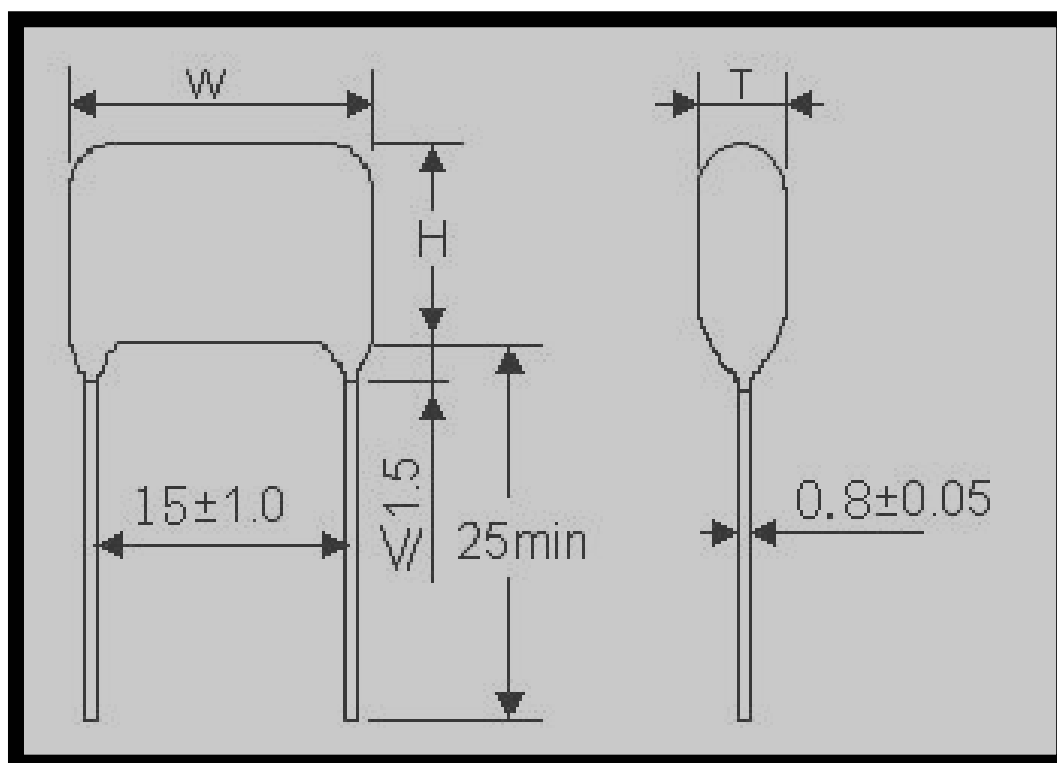

Da Hua (Hong Kong) Development Co.

Address: G/F 397 Shanghai Street, Mongkok, Hong Kong

Tel:852 26269193 Fax:852 26269229

Email:sales@dahuahk.com Website:www.dahuahk.com

外形尺寸 Outline Size :

| 標準容<br>量 $\mu F$ | 1000Vdc (400Vac)   |      |      |    | 1400/1600Vdc (500Vac) |      |      |    | 2000Vdc (700Vac)   |      |      |    |
|------------------|--------------------|------|------|----|-----------------------|------|------|----|--------------------|------|------|----|
|                  | 外形尺寸(mm) Dimension |      |      |    | 外形尺寸(mm) Dimension    |      |      |    | 外形尺寸(mm) Dimension |      |      |    |
|                  | Wmax               | Tmax | Hmax | P  | Wmax                  | Tmax | Hmax | P  | Wmax               | Tmax | Hmax | P  |
| 0.0010           |                    |      |      |    |                       |      |      |    | 19.0               | 5.0  | 10.0 | 15 |
| 0.0012           |                    |      |      |    |                       |      |      |    | 19.0               | 5.0  | 10.5 | 15 |
| 0.0015           |                    |      |      |    |                       |      |      |    | 19.0               | 6.0  | 10.5 | 15 |
| 0.0018           |                    |      |      |    |                       |      |      |    | 19.0               | 6.0  | 11.5 | 15 |
| 0.0022           |                    |      |      |    | 19.0                  | 5.0  | 9.5  | 15 | 19.0               | 6.0  | 12.0 | 15 |
| 0.0027           |                    |      |      |    | 19.0                  | 6.0  | 10.5 | 15 | 19.0               | 7.0  | 12.5 | 15 |
| 0.0033           |                    |      |      |    | 19.0                  | 6.5  | 11.0 | 15 | 19.0               | 7.5  | 13.0 | 15 |
| 0.0039           | 19.0               | 5.5  | 10.5 | 15 | 19.0                  | 7.0  | 11.5 | 15 | 19.0               | 7.5  | 13.0 | 15 |
| 0.0047           | 19.0               | 6.5  | 11.0 | 15 | 19.0                  | 7.5  | 12.5 | 15 | 19.0               | 7.5  | 15.0 | 15 |
| 0.0056           | 19.0               | 6.5  | 11.5 | 15 | 19.0                  | 7.5  | 13.0 | 15 | 19.0               | 8.0  | 15.5 | 15 |
| 0.0068           | 19.0               | 7.0  | 12.0 | 15 | 19.0                  | 8.0  | 13.5 | 15 | 19.0               | 8.5  | 16.0 | 15 |
| 0.0075           | 19.0               | 7.0  | 13.0 | 15 | 19.0                  | 8.5  | 14.0 | 15 | 19.0               | 9.0  | 16.5 | 15 |
| 0.0082           | 19.0               | 7.5  | 13.0 | 15 | 19.0                  | 9.0  | 14.5 | 15 | 19.0               | 9.5  | 17.0 | 15 |
| 0.01             | 19.0               | 8.0  | 14.0 | 15 | 19.0                  | 9.0  | 16.0 | 15 | 19.0               | 10.0 | 18.0 | 15 |
| 0.012            | 19.0               | 8.5  | 14.5 | 15 | 19.0                  | 10.0 | 17.0 | 15 |                    |      |      |    |
| 0.015            | 19.0               | 9.0  | 16.0 | 15 | 19.0                  | 11.0 | 18.0 | 15 |                    |      |      |    |